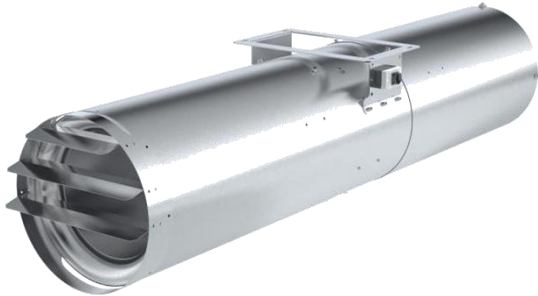

VEJE 350

Parking impulse fan.

If you are looking for a fan with a specific working point, please don't hesitate to contact us by phone +31 (0)416 391999 or email info@ventinet.nl and we will select the right fan for you.

The fans are suitable to extract smoke and hot air and are certificated following EN 12101-3:2015 in class F300.

Model	Veje 350 (R) T
Motor (standaard)	Norm motor IP55 0.25 / 1.1 kW 400/3/50
Thrust	7 / 27 N
Speed	1.480 / 2.900 rpm.
Air speed	10,2 / 20,1 m/s
In max	0,75 / 2,41 A
Casing	Steel galvanized / coated in every RAL color
Application	Suitable for temperatures up to 40°C continuously and 200°C for 120 minutes (F200) or 300°C for 60 minutes (F300) Also Ambient and reversible execution