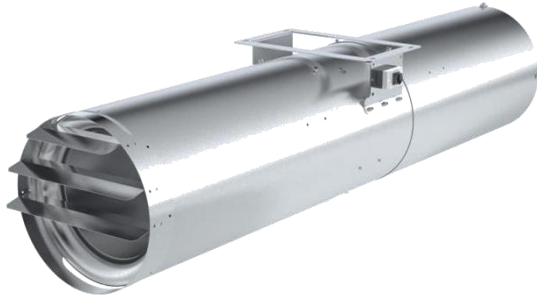

VEJE 415

Parking impulse fan.

If you are looking for a fan with a specific working point, please don't hesitate to contact us by phone +31 (0)416 391999 or email info@ventinet.nl and we will select the right fan for you.

The fans are suitable to extract smoke and hot air and are certificated following EN 12101-3:2015 in class F300.

Model	Veje 415 (R) T
Motor (standard)	Norm motor IP55 0.37 / 1.5 kW 400/3/50
Thrust	13 / 50 N
Speed	1.480 / 2.900 rpm.
Air speed	11,2 / 22,6 m/s
In max	1,25 / 3,54 A
Casing	Steel galvanized / coated in every RAL color
Application	Suitable for temperatures up to 40°C continuously and 200°C for 120 minutes (F200) or 300°C / 400°C for 60 minutes (F300/F400) Also Ambient and reversible execution